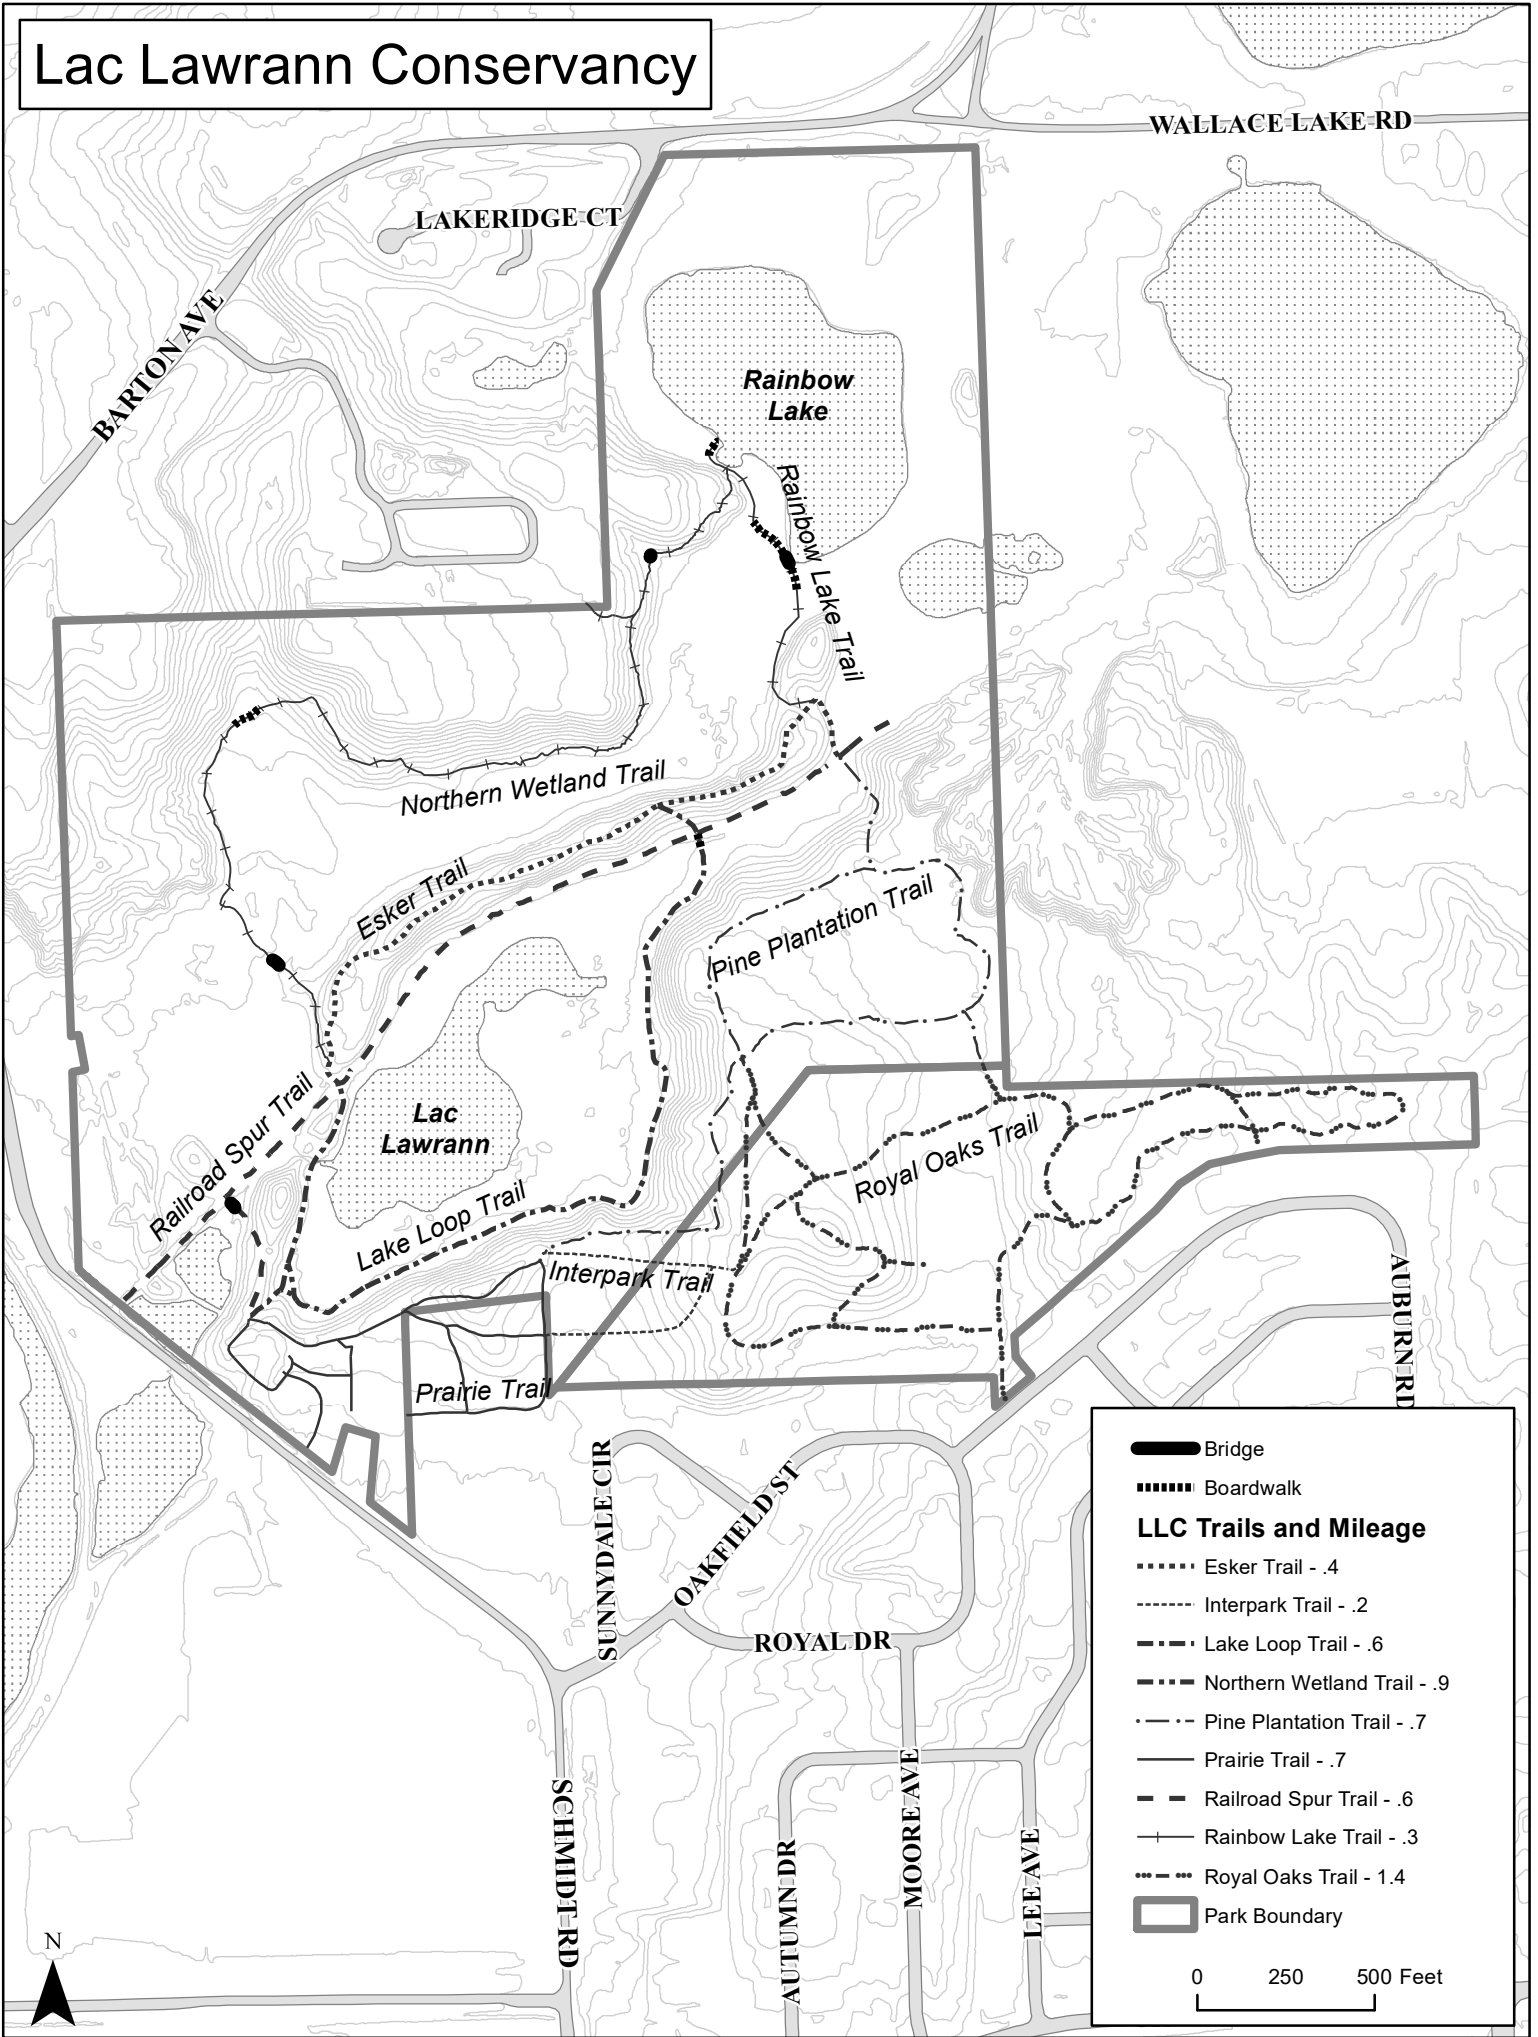

Lac Lawrann Conservancy

WALLACE LAKE RD

LAKERIDGE CT

BARTON AVE

Rainbow Lake

Rainbow Lake Trail

Northern Wetland Trail

Esker Trail

Pine Plantation Trail

Lac Lawrann

Royal Oaks Trail

Railroad Spur Trail

Lake Loop Trail

Interpark Trail

Prairie Trail

AUBURN RD

SUNNYDALE CIR

OAKFIELD ST

ROYAL DR

SCHMIDT RD

AUTUMN DR

MOORE AVE

LEE AVE

- Bridge
- Boardwalk
- LLC Trails and Mileage**
- Esker Trail - .4
- Interpark Trail - .2
- Lake Loop Trail - .6
- Northern Wetland Trail - .9
- Pine Plantation Trail - .7
- Prairie Trail - .7
- Railroad Spur Trail - .6
- Rainbow Lake Trail - .3
- Royal Oaks Trail - 1.4
- Park Boundary

0 250 500 Feet

N